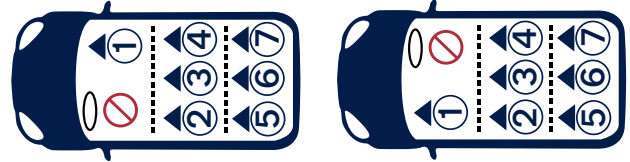

## Installation with base

This is an “i-Size” Enhanced Child Restraint System. It is approved according to UN Regulation No.129/03, for use in, i-Size compatible vehicle seating positions as indicated by vehicle manufacturers in the vehicle users’ manual.

If in doubt, consult either the Enhanced Child Restraint System manufacturer or the retailer.

**ALWAYS** give priority to the rear seats of your vehicle.

**DO NOT** fit your child restraint onto a vehicle seat fitted with an airbag, unless it can be, and is deactivated. Death or serious injuries can be caused by an activated AIRBAG system.

It is suitable to fit into seat positions in most cars. The numbers on the diagram below correspond with the vehicle fitting positions listed in the following pages.

Before you purchase the vehicle, check that it is equipped with the appropriate anchorages.